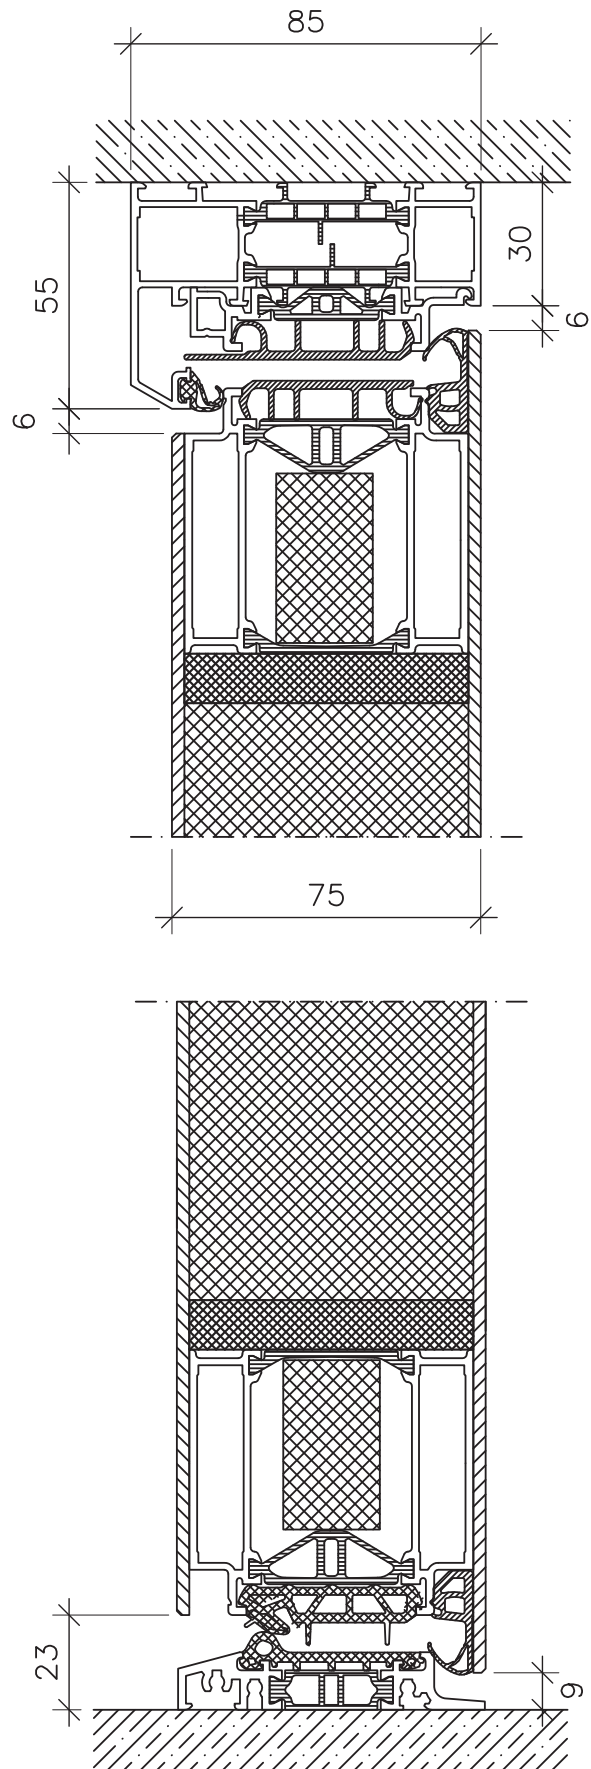

RK Exclusive Classic Profile

RKDOORSYSTEMS

Construction

Flush facade outside and inside with classic style profiled external frame

75mm thick

Insulation panel

44mm Triple glazed

6.4mm laminated glass / 4mm float / 4mm toughened with warm edge spacer bar Ug 0.7 W/m²k*

U-value

0.72 W/m²K*

Roll hinges

ES2400

2 Part Dr Hann

Do you have any questions or need any further information?

Simply drop us an e-mail or call us now, we'd be pleased to hear from you!

Call **01872 222300**

Email info@rkdoorsystems.co.uk

*U-values are calculated according to the calculation based on DIN EN ISO 10077-1, this refers to a door in the dimension of 1200 x 2250 mm