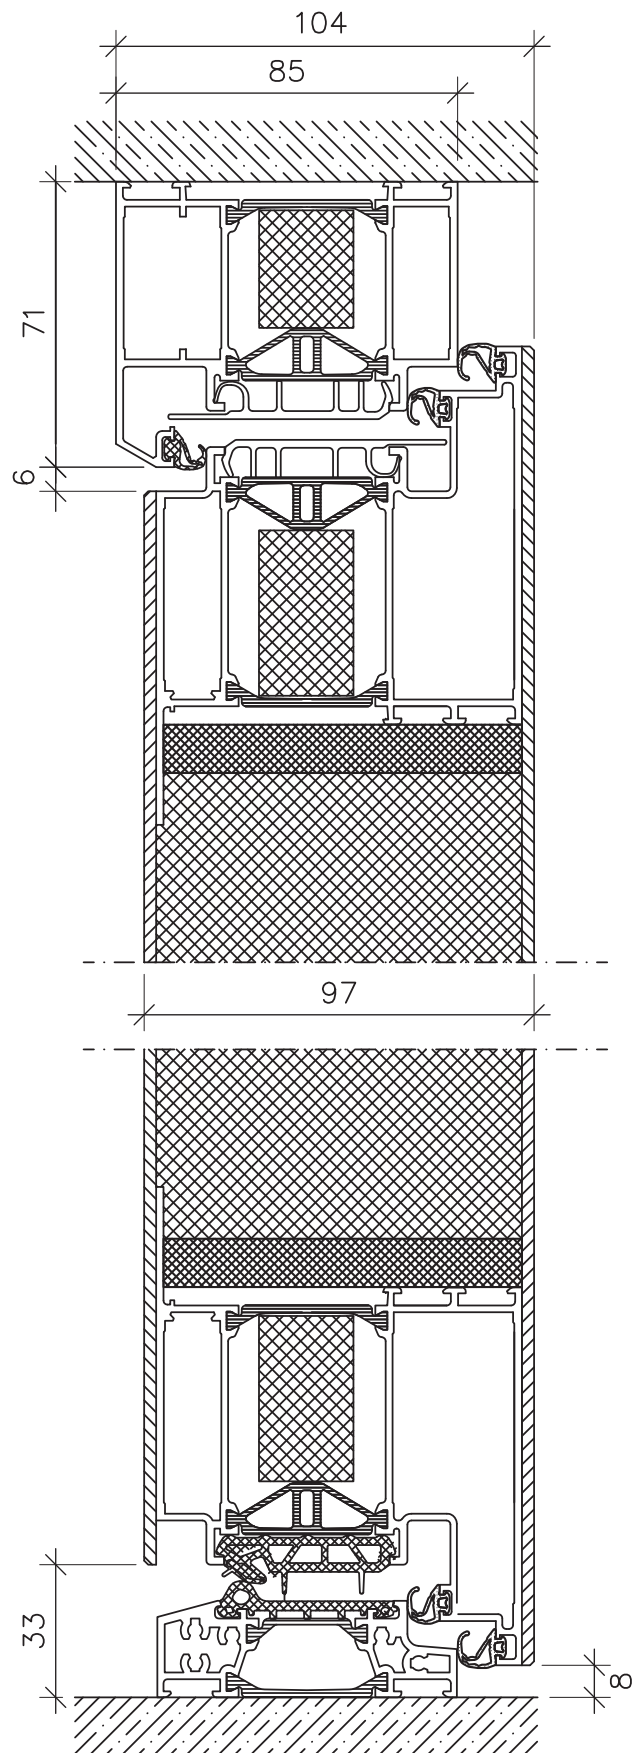

RK Premium Profile

RKDOORSYSTEMS

Construction

Flush facade outside and inside

97mm thick

Insulation panel

84mm quad glazed

6.4mm laminated glass / 4mm float
/ 4mm toughened with warm edge
spacer bar Ug 0.3 W/m²k*

U-value

0.67 W/m²K*

Roll hinges

ES2440 3 Part DR Hann VL
fully concealed

Do you have any questions or
need any further information?

Simply drop us an e-mail or call us now,
we'd be pleased to hear from you!

Call **01872 222300**

Email info@rkdoorsystems.co.uk

*U-values are calculated according to the calculation based on DIN EN ISO 10077-1, this refers to a door in the dimension of 1200 x 2250 mm